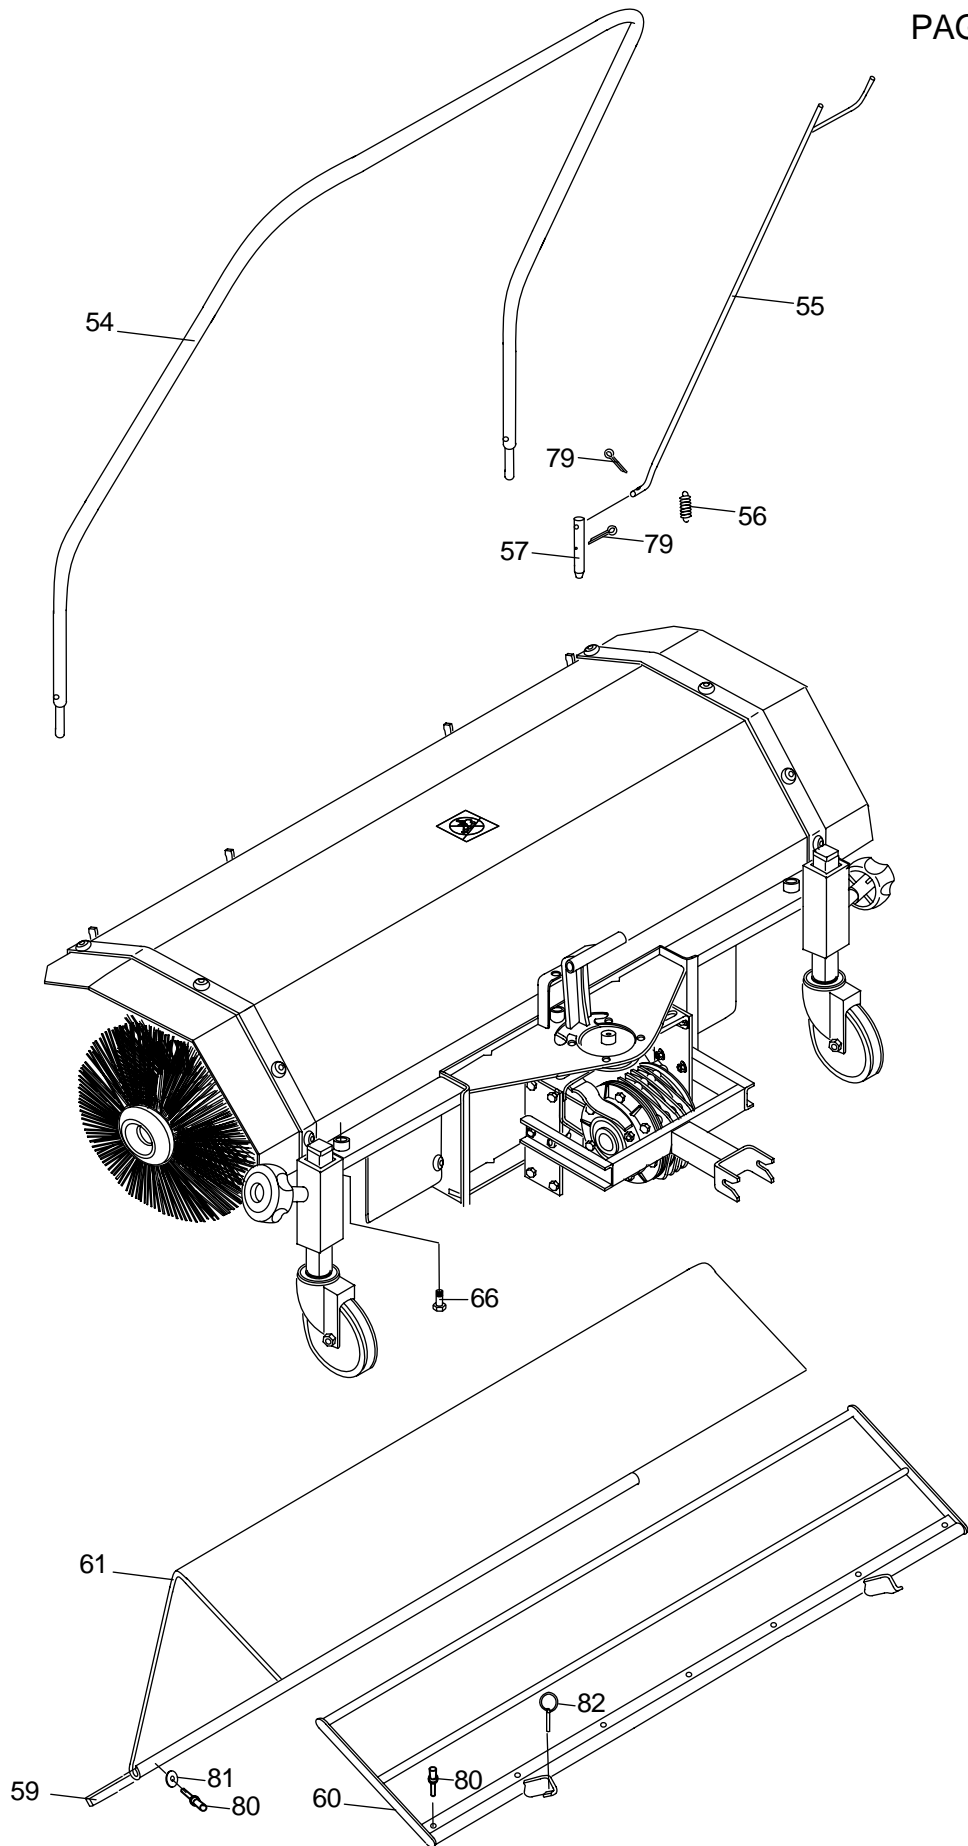

Reservdelar

953 53 78-01 Street Brush KOVA LH1200, Pro Flex

| Pos | Part number | Part name | Qty | Pos | Part number | Part name | Qty |
|-----|--------------|---------------------|-----|-----|--------------|-------------------|-----|
| 1 | 535 46 66-03 | Guard, Brush Roller | 1 | 53 | 531 02 12-09 | Pin, Spring | 1 |
| 2 | 535 41 48-35 | Rubber | 2 | 54 | 535 46 66-41 | Angle Control Rod | 1 |
| 3 | 535 41 48-36 | Support, Rubber | 2 | 55 | 535 46 66-42 | Rod, Lock | 1 |
| 4 | 535 46 66-01 | Dust Cap | 2 | 56 | 535 46 66-43 | Spring | 1 |
| 5 | 535 41 50-98 | Tube | 2 | 57 | 535 46 66-44 | Pin | 1 |
| 6 | 535 41 48-11 | Chain Tightener | 1 | 58 | 531 02 12-26 | Nut | 8 |
| 7 | 535 41 48-10 | Shaft | 1 | 59 | 535 46 66-45 | Rod | 1 |
| 8 | 535 41 48-37 | Chain Tightener | 1 | 60 | 535 46 66-46 | Support | 1 |
| 9 | 531 00 10-46 | Bearing | 1 | 61 | 535 46 66-47 | Tarpaulin | 1 |
| 10 | 535 41 48-43 | Slide Ring | 1 | 62 | 531 00 50-15 | V-Belt | 1 |
| 11 | 535 46 66-11 | Plate, upper | 1 | 63 | 506 98 26-01 | Screw, special | 8 |
| 12 | 535 41 50-99 | Support Wheel | 2 | 64 | 506 55 97-01 | Washer | 8 |
| 13 | 535 41 48-14 | Plate, side | 2 | 65 | 535 43 74-01 | Decal | 1 |
| 14 | 535 41 48-40 | Plate, lower | 1 | 66 | 535 41 50-45 | Screw | 24 |
| 15 | 535 46 66-02 | Locking knob | 2 | 67 | 531 02 12-19 | Nut, Lock | 22 |
| 16 | 535 46 66-14 | Locking knob | 1 | 68 | 535 46 66-49 | Screw | 4 |
| 17 | 535 41 48-09 | Mounting Plate | 1 | 69 | 531 02 12-25 | Screw | 4 |
| 18 | 535 46 66-16 | Pulley A112 | 1 | 70 | 535 46 66-57 | Washer | 1 |
| 19 | 531 00 52-78 | Key | 2 | 71 | 535 46 66-58 | Screw | 4 |
| 20 | 535 41 48-02 | Worm Gear, 7:1 | 1 | 72 | 531 02 11-84 | Washer | 13 |
| 21 | 535 41 48-48 | Washer | 2 | 73 | 531 00 51-98 | Circlip | 1 |
| 22 | 531 02 11-37 | Washer | 4 | 74 | 535 41 50-92 | Washer | 1 |
| 23 | 535 41 48-28 | Chain Wheel | 1 | 75 | 531 02 12-59 | Screw | 1 |
| 24 | 535 46 66-20 | Shaft | 1 | 76 | 535 41 50-36 | Screw | 3 |
| 25 | 535 46 66-21 | Frame | 1 | 77 | 535 41 50-11 | Washer | 2 |
| 26 | 531 02 11-73 | Screw | 4 | 78 | 531 02 11-30 | Nut, Lock | 4 |
| 27 | 535 46 66-22 | Pin | 1 | 79 | 535 46 66-53 | Pin, Split | 2 |
| 28 | 535 46 66-23 | Belt Guard | 1 | 80 | 535 46 66-54 | Pop Rivet | 9 |
| 29 | 535 46 66-24 | Mounting Frame | 1 | 81 | 535 46 66-55 | Washer | 2 |
| 30 | 506 77 91-01 | Spring | 1 | 82 | 531 00 52-17 | Pin Set | 2 |
| 31 | 506 91 87-01 | Washer | 1 | 83 | 531 02 11-98 | Nut, Lock | 2 |
| 32 | 506 92 89-01 | Tight Pulley | 1 | 84 | 535 46 66-06 | Slide Ring | 1 |
| 33 | 531 02 11-38 | Bearing | 1 | 85 | 535 41 50-40 | Screw | 4 |
| 34 | 535 41 48-08 | Flange | 2 | | | | |
| 35 | 535 41 48-06 | Roller Shaft | 2 | | | | |
| 36 | 535 41 48-07 | Flange | 2 | | | | |
| 37 | 506 51 95-02 | Mounting Plate | 1 | | | | |
| 38 | 535 41 48-05 | Roller Shaft | 1 | | | | |
| 39 | 535 41 50-41 | Screw | 1 | | | | |
| 40 | 535 41 48-26 | Chain | 1 | | | | |
| 41 | 535 41 48-27 | Chain Shackle | 1 | | | | |
| 42 | 535 41 48-34 | Collar, Plastic | 4 | | | | |
| 43 | 535 41 48-52 | Spring | 4 | | | | |
| 44 | 535 41 48-61 | Brush Ring Kit | 0 | | | | |
| 45 | 535 41 48-01 | Bearing | 2 | | | | |
| 46 | 535 46 66-35 | Screw | 1 | | | | |
| 47 | 535 41 48-04 | Collar, Plastic | 24 | | | | |
| 48 | 535 41 48-13 | Mounting Plate | 2 | | | | |
| 49 | 535 41 48-03 | Brush Ring | 31 | | | | |
| 50 | 535 41 50-94 | Washer | 1 | | | | |
| 51 | 535 41 48-15 | Protection, plastic | 2 | | | | |
| 52 | 535 41 48-12 | Screw | 2 | | | | |