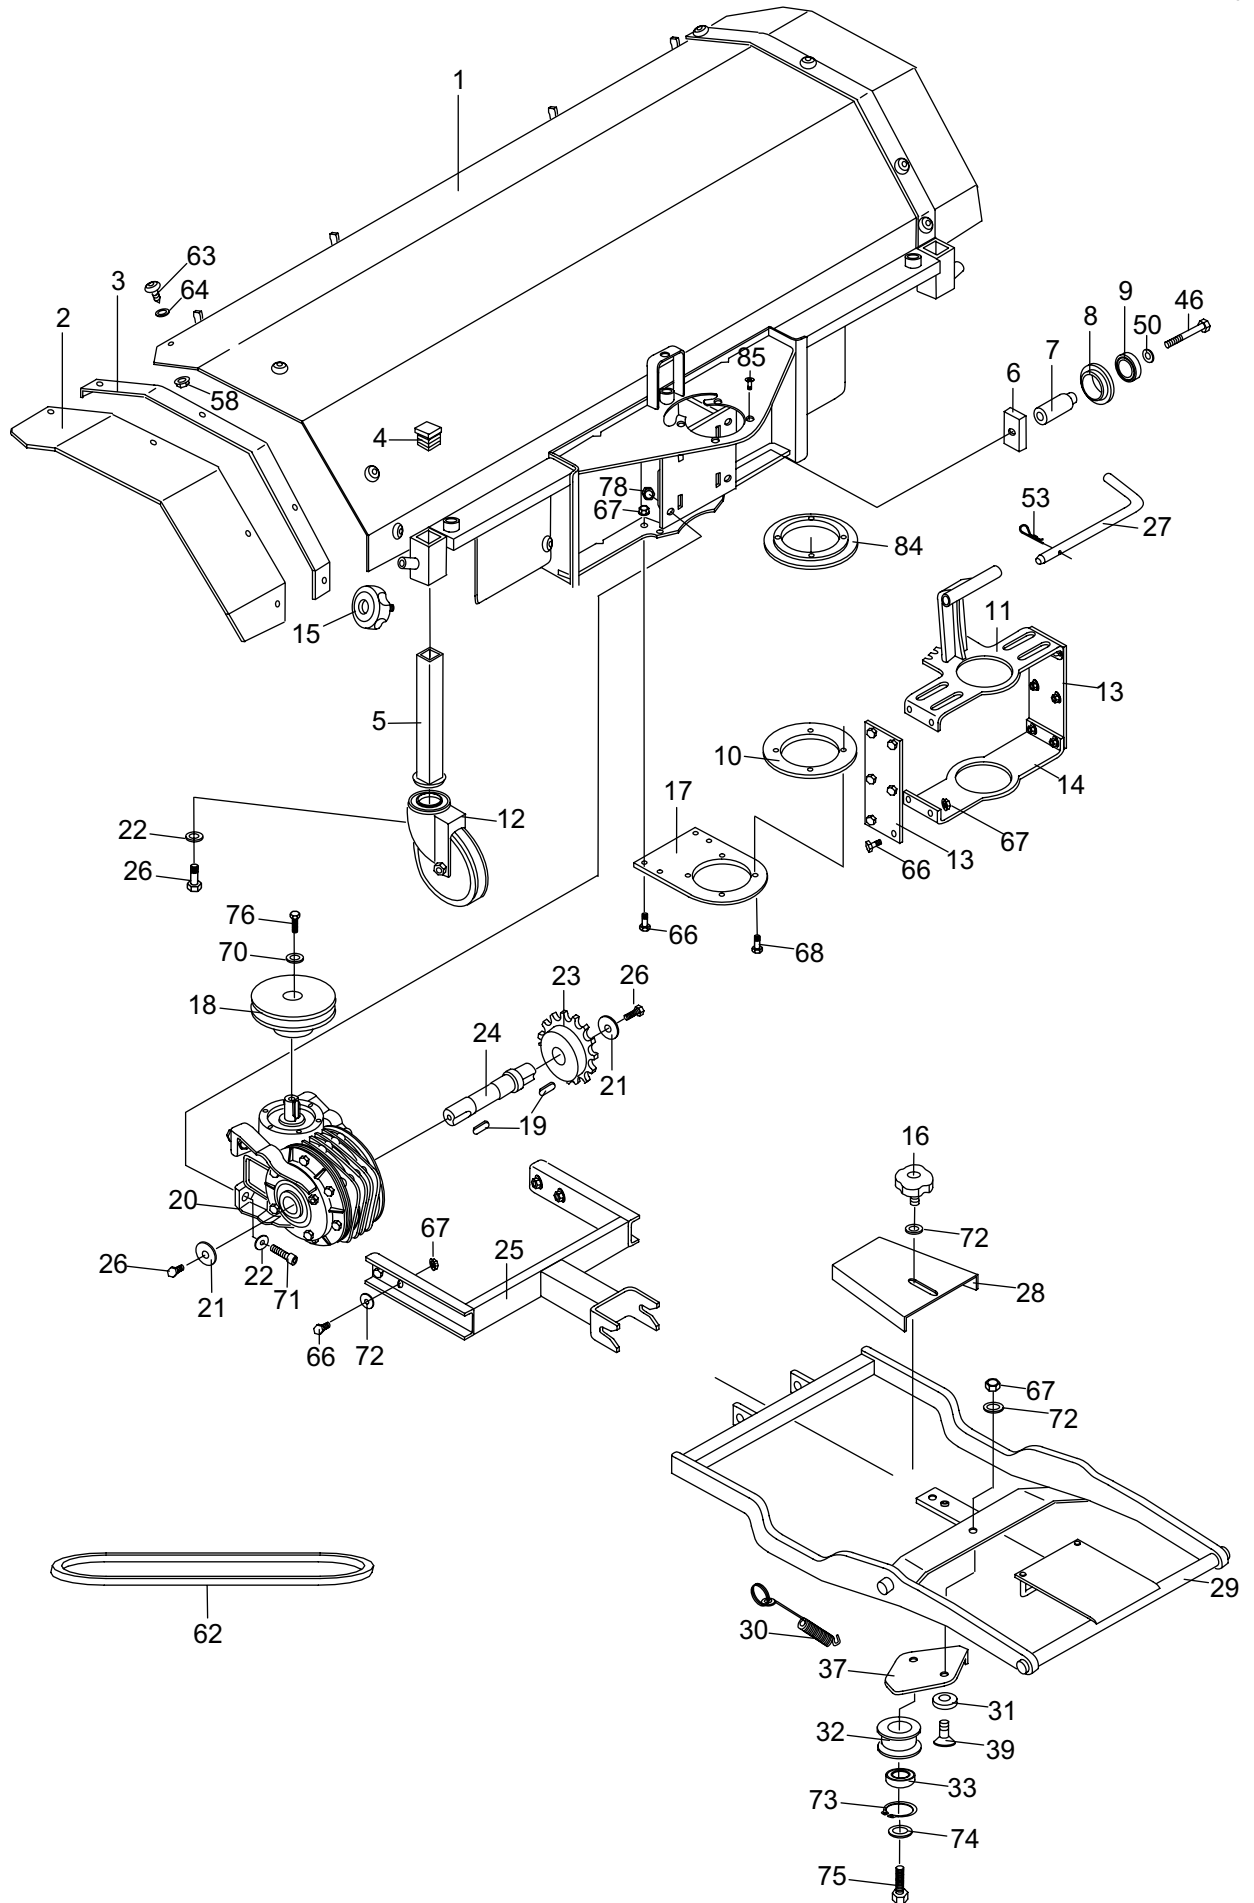

Reservdelar

953 53 78-01 Street Brush KOVA LH1200, Pro Flex

| Pos | Part number | Part name | Qty | Pos | Part number | Part name | Qty |
|-----|--------------|---------------------|-----|-----|--------------|-------------------|-----|
| 1 | 535 46 66-03 | Guard, Brush Roller | 1 | 53 | 531 02 12-09 | Pin, Spring | 1 |
| 2 | 535 41 48-35 | Rubber | 2 | 54 | 535 46 66-41 | Angle Control Rod | 1 |
| 3 | 535 41 48-36 | Support, Rubber | 2 | 55 | 535 46 66-42 | Rod, Lock | 1 |
| 4 | 535 46 66-01 | Dust Cap | 2 | 56 | 535 46 66-43 | Spring | 1 |
| 5 | 535 41 50-98 | Tube | 2 | 57 | 535 46 66-44 | Pin | 1 |
| 6 | 535 41 48-11 | Chain Tightener | 1 | 58 | 531 02 12-26 | Nut | 8 |
| 7 | 535 41 48-10 | Shaft | 1 | 59 | 535 46 66-45 | Rod | 1 |
| 8 | 535 41 48-37 | Chain Tightener | 1 | 60 | 535 46 66-46 | Support | 1 |
| 9 | 531 00 10-46 | Bearing | 1 | 61 | 535 46 66-47 | Tarpaulin | 1 |
| 10 | 535 41 48-43 | Slide Ring | 1 | 62 | 531 00 50-15 | V-Belt | 1 |
| 11 | 535 46 66-11 | Plate, upper | 1 | 63 | 506 98 26-01 | Screw, special | 8 |
| 12 | 535 41 50-99 | Support Wheel | 2 | 64 | 506 55 97-01 | Washer | 8 |
| 13 | 535 41 48-14 | Plate, side | 2 | 65 | 535 43 74-01 | Decal | 1 |
| 14 | 535 41 48-40 | Plate, lower | 1 | 66 | 535 41 50-45 | Screw | 24 |
| 15 | 535 46 66-02 | Locking knob | 2 | 67 | 531 02 12-19 | Nut, Lock | 22 |
| 16 | 535 46 66-14 | Locking knob | 1 | 68 | 535 46 66-49 | Screw | 4 |
| 17 | 535 41 48-09 | Mounting Plate | 1 | 69 | 531 02 12-25 | Screw | 4 |
| 18 | 535 46 66-16 | Pulley A112 | 1 | 70 | 535 46 66-57 | Washer | 1 |
| 19 | 531 00 52-78 | Key | 2 | 71 | 535 46 66-58 | Screw | 4 |
| 20 | 535 41 48-02 | Worm Gear, 7:1 | 1 | 72 | 531 02 11-84 | Washer | 13 |
| 21 | 535 41 48-48 | Washer | 2 | 73 | 531 00 51-98 | Circlip | 1 |
| 22 | 531 02 11-37 | Washer | 4 | 74 | 535 41 50-92 | Washer | 1 |
| 23 | 535 41 48-28 | Chain Wheel | 1 | 75 | 531 02 12-59 | Screw | 1 |
| 24 | 535 46 66-20 | Shaft | 1 | 76 | 535 41 50-36 | Screw | 3 |
| 25 | 535 46 66-21 | Frame | 1 | 77 | 535 41 50-11 | Washer | 2 |
| 26 | 531 02 11-73 | Screw | 4 | 78 | 531 02 11-30 | Nut, Lock | 4 |
| 27 | 535 46 66-22 | Pin | 1 | 79 | 535 46 66-53 | Pin, Split | 2 |
| 28 | 535 46 66-23 | Belt Guard | 1 | 80 | 535 46 66-54 | Pop Rivet | 9 |
| 29 | 535 46 66-24 | Mounting Frame | 1 | 81 | 535 46 66-55 | Washer | 2 |
| 30 | 506 77 91-01 | Spring | 1 | 82 | 531 00 52-17 | Pin Set | 2 |
| 31 | 506 91 87-01 | Washer | 1 | 83 | 531 02 11-98 | Nut, Lock | 2 |
| 32 | 506 92 89-01 | Tight Pulley | 1 | 84 | 535 46 66-06 | Slide Ring | 1 |
| 33 | 531 02 11-38 | Bearing | 1 | 85 | 535 41 50-40 | Screw | 4 |
| 34 | 535 41 48-08 | Flange | 2 | | | | |
| 35 | 535 41 48-06 | Roller Shaft | 2 | | | | |
| 36 | 535 41 48-07 | Flange | 2 | | | | |
| 37 | 506 51 95-02 | Mounting Plate | 1 | | | | |
| 38 | 535 41 48-05 | Roller Shaft | 1 | | | | |
| 39 | 535 41 50-41 | Screw | 1 | | | | |
| 40 | 535 41 48-26 | Chain | 1 | | | | |
| 41 | 535 41 48-27 | Chain Shackle | 1 | | | | |
| 42 | 535 41 48-34 | Collar, Plastic | 4 | | | | |
| 43 | 535 41 48-52 | Spring | 4 | | | | |
| 44 | 535 41 48-61 | Brush Ring Kit | 0 | | | | |
| 45 | 535 41 48-01 | Bearing | 2 | | | | |
| 46 | 535 46 66-35 | Screw | 1 | | | | |
| 47 | 535 41 48-04 | Collar, Plastic | 24 | | | | |
| 48 | 535 41 48-13 | Mounting Plate | 2 | | | | |
| 49 | 535 41 48-03 | Brush Ring | 31 | | | | |
| 50 | 535 41 50-94 | Washer | 1 | | | | |
| 51 | 535 41 48-15 | Protection, plastic | 2 | | | | |
| 52 | 535 41 48-12 | Screw | 2 | | | | |