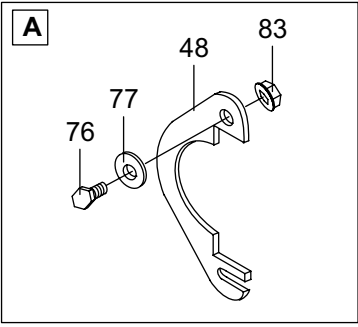

Reservdelar

953 53 78-01 Street Brush KOVA LH1200, Pro Flex

| Pos | Part number | Part name | Qty | Pos | Part number | Part name | Qty |
|-----|--------------|---------------------|-----|-----|--------------|-------------------|-----|
| 1 | 535 46 66-03 | Guard, Brush Roller | 1 | 53 | 531 02 12-09 | Pin, Spring | 1 |
| 2 | 535 41 48-35 | Rubber | 2 | 54 | 535 46 66-41 | Angle Control Rod | 1 |
| 3 | 535 41 48-36 | Support, Rubber | 2 | 55 | 535 46 66-42 | Rod, Lock | 1 |
| 4 | 535 46 66-01 | Dust Cap | 2 | 56 | 535 46 66-43 | Spring | 1 |
| 5 | 535 41 50-98 | Tube | 2 | 57 | 535 46 66-44 | Pin | 1 |
| 6 | 535 41 48-11 | Chain Tightener | 1 | 58 | 531 02 12-26 | Nut | 8 |
| 7 | 535 41 48-10 | Shaft | 1 | 59 | 535 46 66-45 | Rod | 1 |
| 8 | 535 41 48-37 | Chain Tightener | 1 | 60 | 535 46 66-46 | Support | 1 |
| 9 | 531 00 10-46 | Bearing | 1 | 61 | 535 46 66-47 | Tarpaulin | 1 |
| 10 | 535 41 48-43 | Slide Ring | 1 | 62 | 531 00 50-15 | V-Belt | 1 |
| 11 | 535 46 66-11 | Plate, upper | 1 | 63 | 506 98 26-01 | Screw, special | 8 |
| 12 | 535 41 50-99 | Support Wheel | 2 | 64 | 506 55 97-01 | Washer | 8 |
| 13 | 535 41 48-14 | Plate, side | 2 | 65 | 535 43 74-01 | Decal | 1 |
| 14 | 535 41 48-40 | Plate, lower | 1 | 66 | 535 41 50-45 | Screw | 24 |
| 15 | 535 46 66-02 | Locking knob | 2 | 67 | 531 02 12-19 | Nut, Lock | 22 |
| 16 | 535 46 66-14 | Locking knob | 1 | 68 | 535 46 66-49 | Screw | 4 |
| 17 | 535 41 48-09 | Mounting Plate | 1 | 69 | 531 02 12-25 | Screw | 4 |
| 18 | 535 46 66-16 | Pulley A112 | 1 | 70 | 535 46 66-57 | Washer | 1 |
| 19 | 531 00 52-78 | Key | 2 | 71 | 535 46 66-58 | Screw | 4 |
| 20 | 535 41 48-02 | Worm Gear, 7:1 | 1 | 72 | 531 02 11-84 | Washer | 13 |
| 21 | 535 41 48-48 | Washer | 2 | 73 | 531 00 51-98 | Circlip | 1 |
| 22 | 531 02 11-37 | Washer | 4 | 74 | 535 41 50-92 | Washer | 1 |
| 23 | 535 41 48-28 | Chain Wheel | 1 | 75 | 531 02 12-59 | Screw | 1 |
| 24 | 535 46 66-20 | Shaft | 1 | 76 | 535 41 50-36 | Screw | 3 |
| 25 | 535 46 66-21 | Frame | 1 | 77 | 535 41 50-11 | Washer | 2 |
| 26 | 531 02 11-73 | Screw | 4 | 78 | 531 02 11-30 | Nut, Lock | 4 |
| 27 | 535 46 66-22 | Pin | 1 | 79 | 535 46 66-53 | Pin, Split | 2 |
| 28 | 535 46 66-23 | Belt Guard | 1 | 80 | 535 46 66-54 | Pop Rivet | 9 |
| 29 | 535 46 66-24 | Mounting Frame | 1 | 81 | 535 46 66-55 | Washer | 2 |
| 30 | 506 77 91-01 | Spring | 1 | 82 | 531 00 52-17 | Pin Set | 2 |
| 31 | 506 91 87-01 | Washer | 1 | 83 | 531 02 11-98 | Nut, Lock | 2 |
| 32 | 506 92 89-01 | Tight Pulley | 1 | 84 | 535 46 66-06 | Slide Ring | 1 |
| 33 | 531 02 11-38 | Bearing | 1 | 85 | 535 41 50-40 | Screw | 4 |
| 34 | 535 41 48-08 | Flange | 2 | | | | |
| 35 | 535 41 48-06 | Roller Shaft | 2 | | | | |
| 36 | 535 41 48-07 | Flange | 2 | | | | |
| 37 | 506 51 95-02 | Mounting Plate | 1 | | | | |
| 38 | 535 41 48-05 | Roller Shaft | 1 | | | | |
| 39 | 535 41 50-41 | Screw | 1 | | | | |
| 40 | 535 41 48-26 | Chain | 1 | | | | |
| 41 | 535 41 48-27 | Chain Shackle | 1 | | | | |
| 42 | 535 41 48-34 | Collar, Plastic | 4 | | | | |
| 43 | 535 41 48-52 | Spring | 4 | | | | |
| 44 | 535 41 48-61 | Brush Ring Kit | 0 | | | | |
| 45 | 535 41 48-01 | Bearing | 2 | | | | |
| 46 | 535 46 66-35 | Screw | 1 | | | | |
| 47 | 535 41 48-04 | Collar, Plastic | 24 | | | | |
| 48 | 535 41 48-13 | Mounting Plate | 2 | | | | |
| 49 | 535 41 48-03 | Brush Ring | 31 | | | | |
| 50 | 535 41 50-94 | Washer | 1 | | | | |
| 51 | 535 41 48-15 | Protection, plastic | 2 | | | | |
| 52 | 535 41 48-12 | Screw | 2 | | | | |