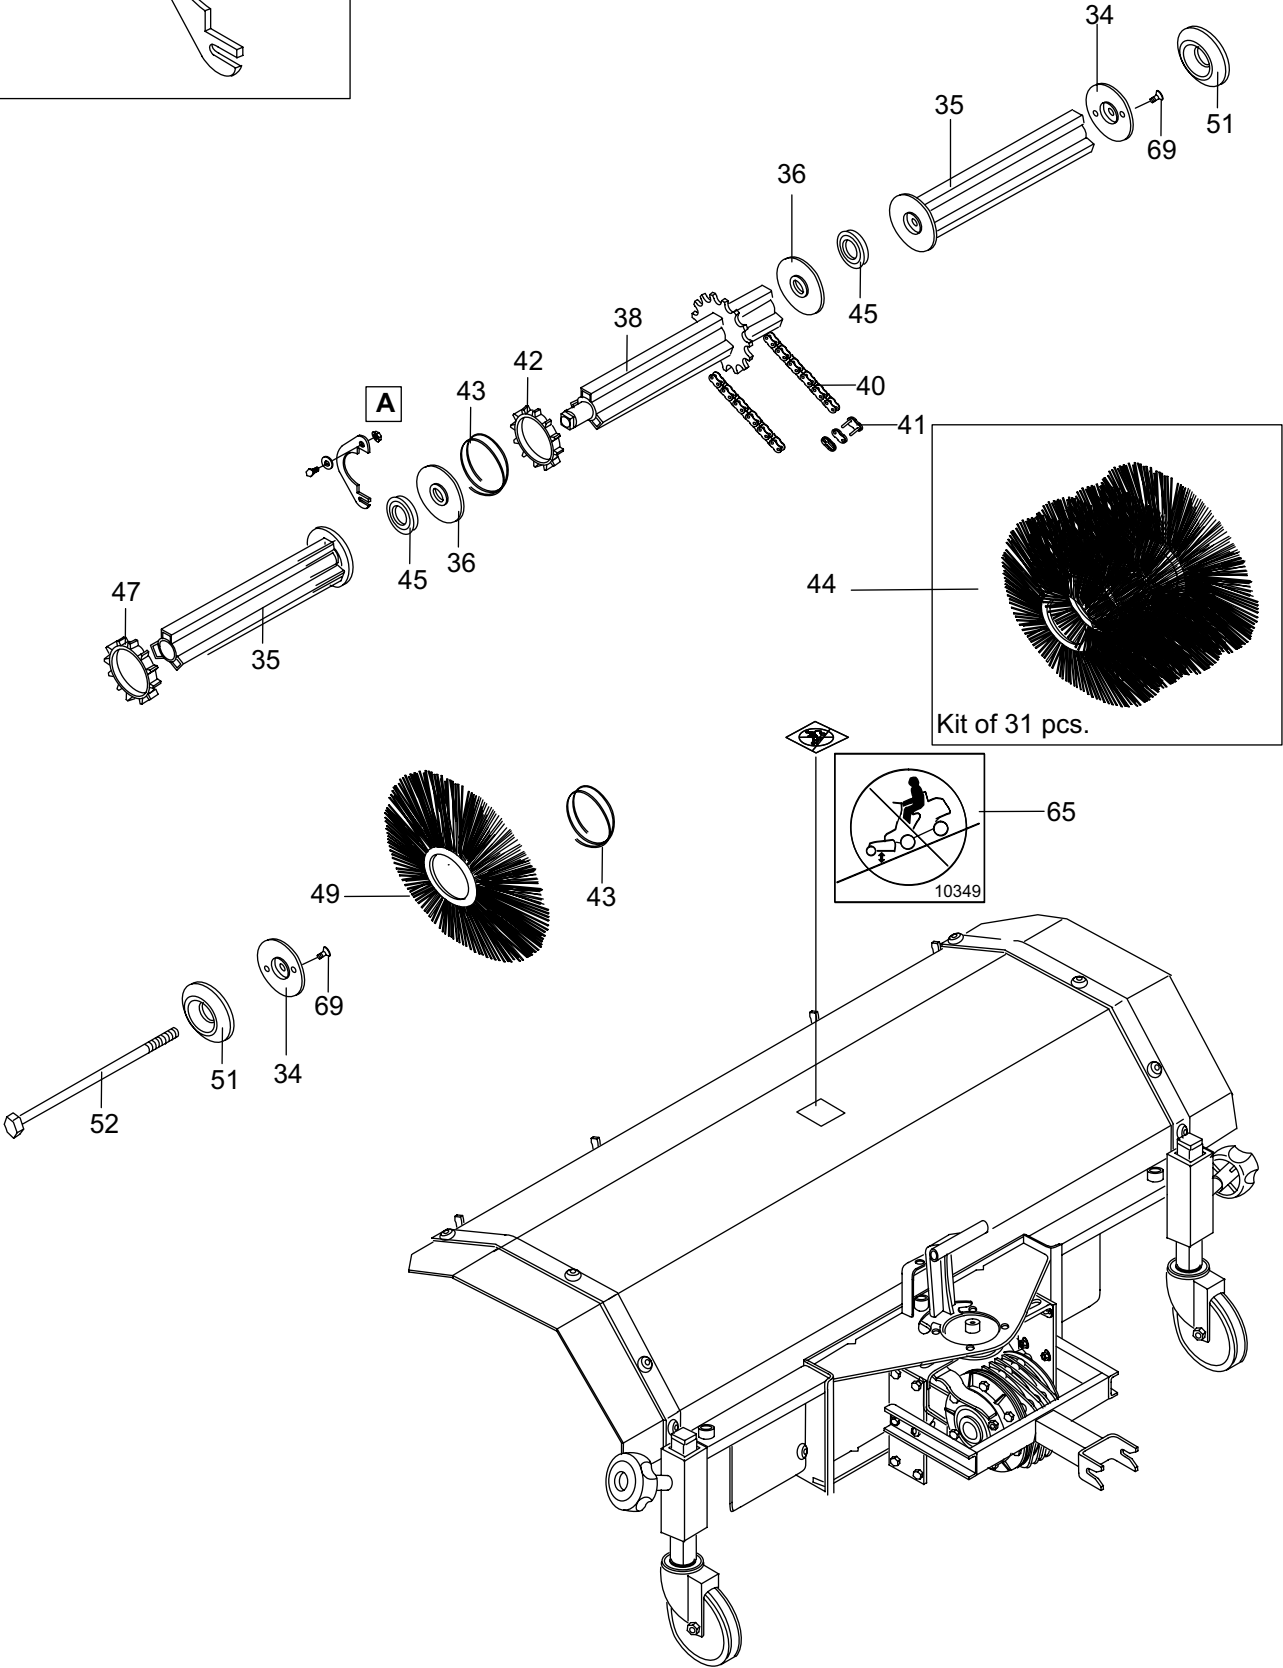

Reservdelar

953 53 78-01 Street Brush KOVA LH1200, Pro Flex

| Pos | Part number | Part name | Qty | Pos | Part number | Part name | Qty |
|-----|--------------|---------------------|-----|-----|--------------|-------------------|-----|
| 1 | 535 46 66-03 | Guard, Brush Roller | 1 | 53 | 531 02 12-09 | Pin, Spring | 1 |
| 2 | 535 41 48-35 | Rubber | 2 | 54 | 535 46 66-41 | Angle Control Rod | 1 |
| 3 | 535 41 48-36 | Support, Rubber | 2 | 55 | 535 46 66-42 | Rod, Lock | 1 |
| 4 | 535 46 66-01 | Dust Cap | 2 | 56 | 535 46 66-43 | Spring | 1 |
| 5 | 535 41 50-98 | Tube | 2 | 57 | 535 46 66-44 | Pin | 1 |
| 6 | 535 41 48-11 | Chain Tightener | 1 | 58 | 531 02 12-26 | Nut | 8 |
| 7 | 535 41 48-10 | Shaft | 1 | 59 | 535 46 66-45 | Rod | 1 |
| 8 | 535 41 48-37 | Chain Tightener | 1 | 60 | 535 46 66-46 | Support | 1 |
| 9 | 531 00 10-46 | Bearing | 1 | 61 | 535 46 66-47 | Tarpaulin | 1 |
| 10 | 535 41 48-43 | Slide Ring | 1 | 62 | 531 00 50-15 | V-Belt | 1 |
| 11 | 535 46 66-11 | Plate, upper | 1 | 63 | 506 98 26-01 | Screw, special | 8 |
| 12 | 535 41 50-99 | Support Wheel | 2 | 64 | 506 55 97-01 | Washer | 8 |
| 13 | 535 41 48-14 | Plate, side | 2 | 65 | 535 43 74-01 | Decal | 1 |
| 14 | 535 41 48-40 | Plate, lower | 1 | 66 | 535 41 50-45 | Screw | 24 |
| 15 | 535 46 66-02 | Locking knob | 2 | 67 | 531 02 12-19 | Nut, Lock | 22 |
| 16 | 535 46 66-14 | Locking knob | 1 | 68 | 535 46 66-49 | Screw | 4 |
| 17 | 535 41 48-09 | Mounting Plate | 1 | 69 | 531 02 12-25 | Screw | 4 |
| 18 | 535 46 66-16 | Pulley A112 | 1 | 70 | 535 46 66-57 | Washer | 1 |
| 19 | 531 00 52-78 | Key | 2 | 71 | 535 46 66-58 | Screw | 4 |
| 20 | 535 41 48-02 | Worm Gear, 7:1 | 1 | 72 | 531 02 11-84 | Washer | 13 |
| 21 | 535 41 48-48 | Washer | 2 | 73 | 531 00 51-98 | Circlip | 1 |
| 22 | 531 02 11-37 | Washer | 4 | 74 | 535 41 50-92 | Washer | 1 |
| 23 | 535 41 48-28 | Chain Wheel | 1 | 75 | 531 02 12-59 | Screw | 1 |
| 24 | 535 46 66-20 | Shaft | 1 | 76 | 535 41 50-36 | Screw | 3 |
| 25 | 535 46 66-21 | Frame | 1 | 77 | 535 41 50-11 | Washer | 2 |
| 26 | 531 02 11-73 | Screw | 4 | 78 | 531 02 11-30 | Nut, Lock | 4 |
| 27 | 535 46 66-22 | Pin | 1 | 79 | 535 46 66-53 | Pin, Split | 2 |
| 28 | 535 46 66-23 | Belt Guard | 1 | 80 | 535 46 66-54 | Pop Rivet | 9 |
| 29 | 535 46 66-24 | Mounting Frame | 1 | 81 | 535 46 66-55 | Washer | 2 |
| 30 | 506 77 91-01 | Spring | 1 | 82 | 531 00 52-17 | Pin Set | 2 |
| 31 | 506 91 87-01 | Washer | 1 | 83 | 531 02 11-98 | Nut, Lock | 2 |
| 32 | 506 92 89-01 | Tight Pulley | 1 | 84 | 535 46 66-06 | Slide Ring | 1 |
| 33 | 531 02 11-38 | Bearing | 1 | 85 | 535 41 50-40 | Screw | 4 |
| 34 | 535 41 48-08 | Flange | 2 | | | | |
| 35 | 535 41 48-06 | Roller Shaft | 2 | | | | |
| 36 | 535 41 48-07 | Flange | 2 | | | | |
| 37 | 506 51 95-02 | Mounting Plate | 1 | | | | |
| 38 | 535 41 48-05 | Roller Shaft | 1 | | | | |
| 39 | 535 41 50-41 | Screw | 1 | | | | |
| 40 | 535 41 48-26 | Chain | 1 | | | | |
| 41 | 535 41 48-27 | Chain Shackle | 1 | | | | |
| 42 | 535 41 48-34 | Collar, Plastic | 4 | | | | |
| 43 | 535 41 48-52 | Spring | 4 | | | | |
| 44 | 535 41 48-61 | Brush Ring Kit | 0 | | | | |
| 45 | 535 41 48-01 | Bearing | 2 | | | | |
| 46 | 535 46 66-35 | Screw | 1 | | | | |
| 47 | 535 41 48-04 | Collar, Plastic | 24 | | | | |
| 48 | 535 41 48-13 | Mounting Plate | 2 | | | | |
| 49 | 535 41 48-03 | Brush Ring | 31 | | | | |
| 50 | 535 41 50-94 | Washer | 1 | | | | |
| 51 | 535 41 48-15 | Protection, plastic | 2 | | | | |
| 52 | 535 41 48-12 | Screw | 2 | | | | |